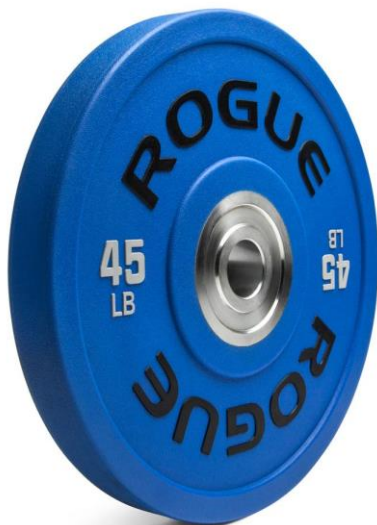

Unit 05, 10/F, Harry Industrial Building, No.49 Au Pui Wan Street, Fo Tan, N.T.

Tel: (852) 2148 7659 Fax: (852) 2673 6312 Email : info@fitnessexpert.com.hk

www.fitnessexpert.com.hk