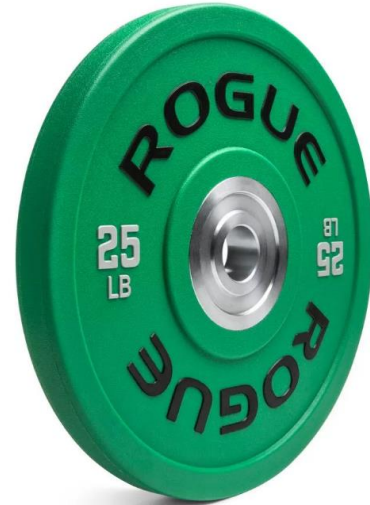

FitnessExpert
體適能健康設備公司

Your fitness parts & products superstore

Your Fitness Parts & Products Superstores

<http://www.fitnessexpert.com.hk>

Tel: (852) 2148 7659 Fax: (852) 2673 6312

ROGUE