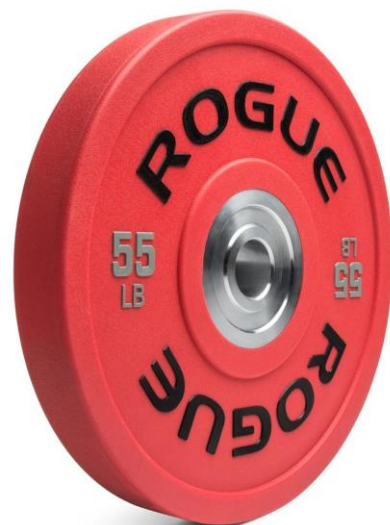

Unit 05, 10/F, Harry Industrial Building, No.49 Au Pui Wan Street, Fo Tan, N.T.

Tel: (852) 2148 7659 Fax: (852) 2673 6312 Email : info@fitnessexpert.com.hk

www.fitnessexpert.com.hk