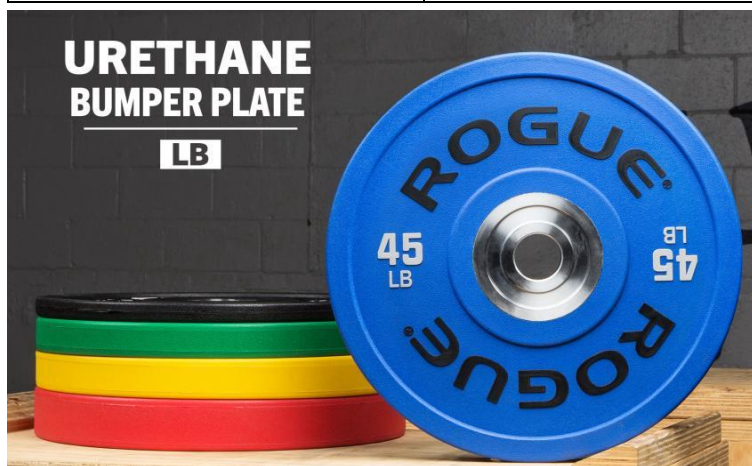

ROGUE URETHANE PLATES (LBS)

<p>Description</p>	<ul style="list-style-type: none"> ◆ Rogue’s color-coded Urethane LB Bumpers are molded from top quality, high durometer urethane—ideal for producing a consistent dead bounce on the drop and maintaining the long-term integrity of the plate. The design of the single-piece, 140MM hard chrome insert also allows for easy loading on the bar with reduced friction on the sleeves. For a combination of performance and durability, few bumpers in the industry can rival these. ◆ Rogue Urethane Plates are sold in pairs or in full sets, and include weight increments of 10LB, 25LB, 35LB, 45LB, and 55LB. Each plate includes original Rogue branding in black with numerical weight callouts in gray. All marking are color-molded into the bumper for a great look that won’t fade over time. ◆ The 10LB plates are not to be used alone for workouts where the barbell is repeatedly dropped and are not warranted against cracking or breakage. ◆ On the black 10LB plate, both the lettering and numbering are gray.
<p>Specifications</p>	<ul style="list-style-type: none"> ✓ Made from quality Urethane for durability and a dead bounce ✓ Diameter: 450MM (IWF Standard) ✓ 140MM Hard Chrome Insert ✓ Color-molded Rogue Branding ✓ Weight Tolerance: +/- 1% ✓ Durometer: 90
<p>Weight</p>	<p>10LB (Black): 20MM 25LB (Green): 40MM 35LB (Yellow): 48MM 45LB (Blue): 53MM 55LB (Red): 58MM</p>