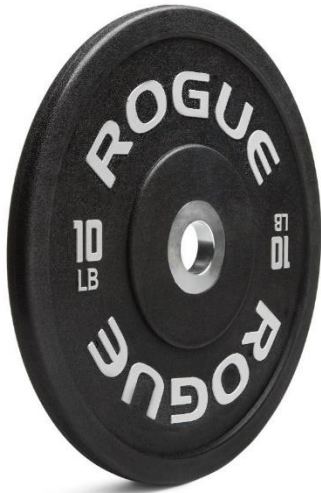

FitnessExpert
體適能健康設備公司

Your fitness parts & products superstore

Your Fitness Parts & Products Superstores

<http://www.fitnessexpert.com.hk>

Tel: (852) 2148 7659 Fax: (852) 2673 6312

ROGUE